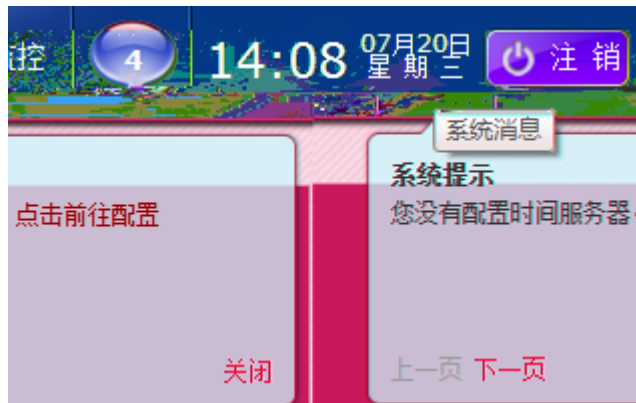

4

4.1

sysadmin

“ -> ”

4.1.1

“ ” “ ”