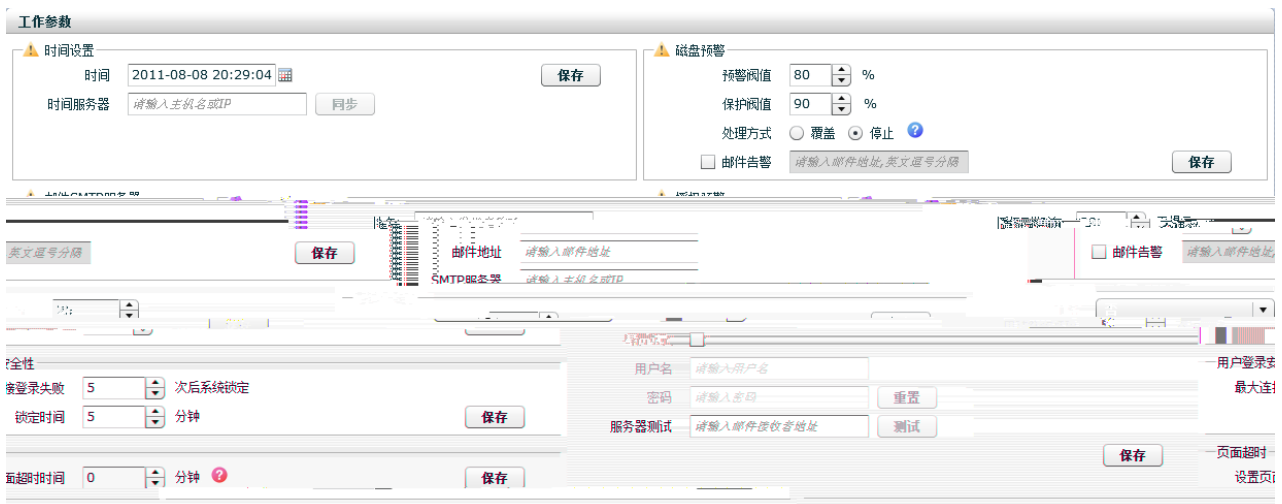

4.1

sysadmin

“ -> ”